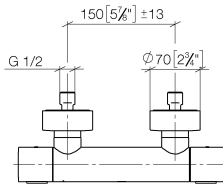

Shower thermostat for wall mounting - Chrome

IMO

34 442 979

- slide-on rosettes Ø 70 mm
 - gauge 150 mm - 13 mm
 - 3/8" shower outlet
 - with volume control
- Intrinsic protection against back flow.**
For combination with slide bar set

Required miscellaneous

- Concealed adapter -** 35 080 970-90
 • please order two adapters (USA only) 0010

34 442 979

mm [inches]

Flow rate chart

Certificates

DVGW_DW-
6509DN0123.

LGA_29986.

WRAS_2204005.

Belgaqua_21-032-
27_5.

34 442 979

Spare parts list

No.	Item Number	Name	Quantity used	Delivery time
1	90 17 33 015 00-00	handle	1	10
2	90 15 02 070 00 90	cartridge	1	2
3	90 30 40 010 00 90	regulator	1	2
4	04 31 20 530 00 90	insert	1	2
5	04 11 04 030 00 90	connection	2	2
6	90 31 20 512 00-00	rosette	2	2
7	09 29 30 050 90	sieve	2	2
8	04 31 20 540 00 90	insert	1	2
9	09 24 77 008-00	nut	2	10
10	90 90 03 236 00 90	top	1	2
11	90 30 40 017 00 90	base	1	2
12	90 14 10 010 00 90	seal	1	2
13	09 31 20 511-00	nipple	1	10
14	90 21 02 069 00-00	cover	1	10