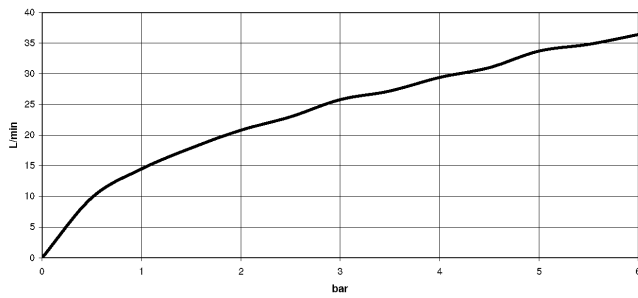

Required miscellaneous

- Concealed adapter -** 35 080 970-90
 • please order two adapters (USA only) 0010

34 442 979

mm [inches]

Flow rate chart

Certificates

DVGW_DW-
6509DN0123.

LGA_29986.