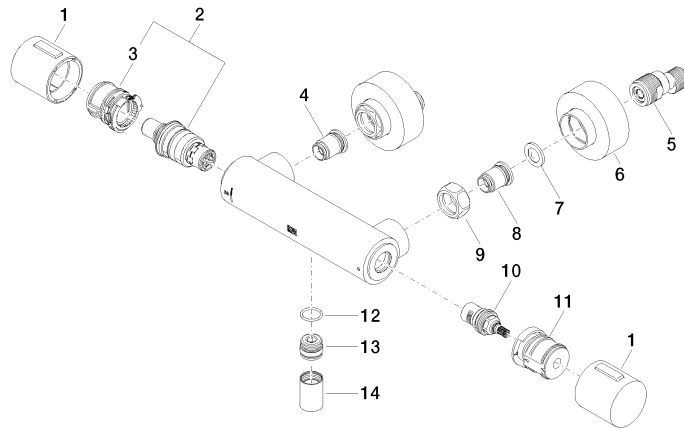

Shower thermostat for wall mounting - Chrome

IMO

34 442 979

- slide-on rosettes Ø 70 mm
 - gauge 150 mm - 13 mm
 - 3/8" shower outlet
 - with volume control
- Intrinsic protection against back flow.**
For combination with slide bar set

Required miscellaneous

- Concealed adapter -** 35 080 970-90
 • please order two adapters (USA only) 0010

34 442 979

mm [inches]

Flow rate chart

Certificates

DVGW_DW-
6509DN0123.

LGA_29986.

WRAS_2204005.

Belgaqua_21-032-
27_5.

34 442 979

Spare parts list

No.	Item Number	Name	Quantity used	Delivery time
1	90 17 33 015 00-00	handle	1	10
2	90 15 02 070 00 90	cartridge	1	2
3	90 30 40 010 00 90	regulator	1	2
4	04 31 20 530 00 90	insert	1	2
5	04 11 04 030 00 90	connection	2	2
6	90 31 20 512 00-00	rosette	2	2
7	09 29 30 050 90	sieve	2	2
8	04 31 20 540 00 90	insert	1	2
9	09 24 77 008-00	nut	2	10
10	90 90 03 236 00 90	top	1	2
11	90 30 40 017 00 90	base	1	2
12	90 14 10 010 00 90	seal	1	2
13	09 31 20 511-00	nipple	1	10
14	90 21 02 069 00-00	cover	1	10