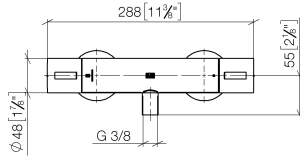

Shower thermostat for wall mounting - Chrome

IMO

34 442 979

- slide-on rosettes Ø 70 mm
 - gauge 150 mm - 13 mm
 - 3/8" shower outlet
 - with volume control
- Intrinsic protection against back flow.**
For combination with slide bar set

Intrinsic protection against back flow.
For combination with slide bar set

Fits: IMO, LULU, MEM, TARA, LISSÉ, VAIA,
META

	Chrome	34 442 979-00
	Brushed Platinum	34 442 979-06
	Platinum	34 442 979-08
	Dark Chrome	34 442 979-19
	Light Gold	34 442 979-26
	Brushed Light Gold	34 442 979-27
	Brushed Durabronze (23kt Gold)	34 442 979-28
	Matte Black	34 442 979-33
	Brushed Bronze	34 442 979-42
	Brushed Champagne (22kt Gold)	34 442 979-46
	Champagne (22kt Gold)	34 442 979-47
	Brushed Chrome	34 442 979-93
	Brushed Dark Platinum	34 442 979-99

Required miscellaneous

- Concealed adapter -** 35 080 970-90
 • please order two adapters (USA only) 0010

34 442 979

mm [inches]

Flow rate chart

Certificates

DVGW_DW-
6509DN0123.

LGA_29986.

WRAS_2204005.

Belgaqua_21-032-
27_5.

34 442 979

Spare parts list

No.	Item Number	Name	Quantity used	Delivery time
1	90 17 33 015 00-00	handle	1	10
2	90 15 02 070 00 90	cartridge	1	2
3	90 30 40 010 00 90	regulator	1	2
4	04 31 20 530 00 90	insert	1	2
5	04 11 04 030 00 90	connection	2	2
6	90 31 20 512 00-00	rosette	2	2
7	09 29 30 050 90	sieve	2	2
8	04 31 20 540 00 90	insert	1	2
9	09 24 77 008-00	nut	2	10
10	90 90 03 236 00 90	top	1	2
11	90 30 40 017 00 90	base	1	2
12	90 14 10 010 00 90	seal	1	2
13	09 31 20 511-00	nipple	1	10
14	90 21 02 069 00-00	cover	1	10